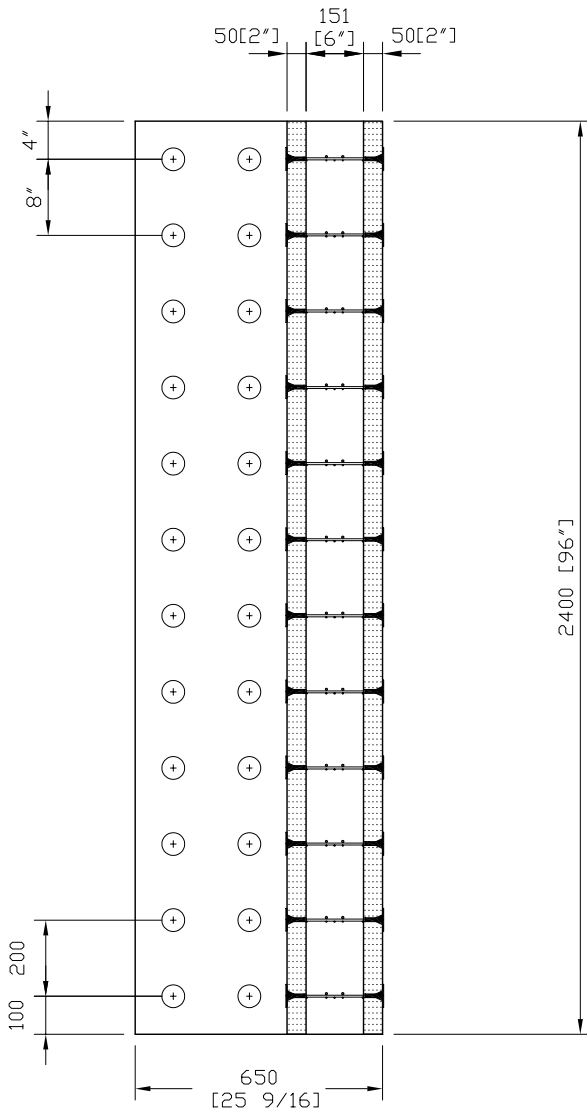

TOP VIEW

FRONT VIEW

Armopanel™
Wall System

HI-TECH BUILDING
SYSTEMS
CORPORATION

B-57 Corstate Ave.
Concord, Ontario,
L4K 4Y2, Canada
Tel: (905)738-0567
Fax: (905)738-0628
E-mail: htbs@connection.com

150mm (6") 90° CORNER PANEL

REV. NO.	REV. DATE:	FILE:	DWG NO.
DRAWN BY PR	DATE:	SCALE: 1:20	P-14