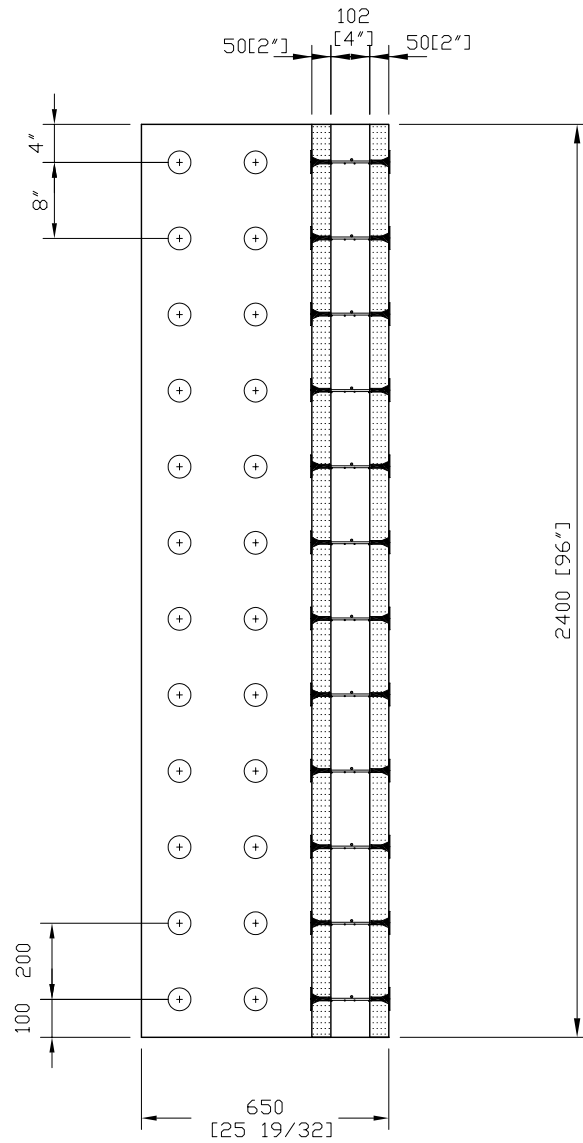

FRONT VIEW

Armopanel™
Wall System

HI-TECH BUILDING
SYSTEMS
CORPORATION

B-57 Corstate Ave.
Concord, Ontario,
L4K 4Y2, Canada
Tel: (905)738-0567
Fax: (905)738-0628
E-mail: htbs@connection.com

100mm (4") 90° CORNER PANEL

REV. NO.	REV. DATE:	FILE:	DWG NO.
DRAWN BY PR	DATE:	SCALE: 1:20	P-13