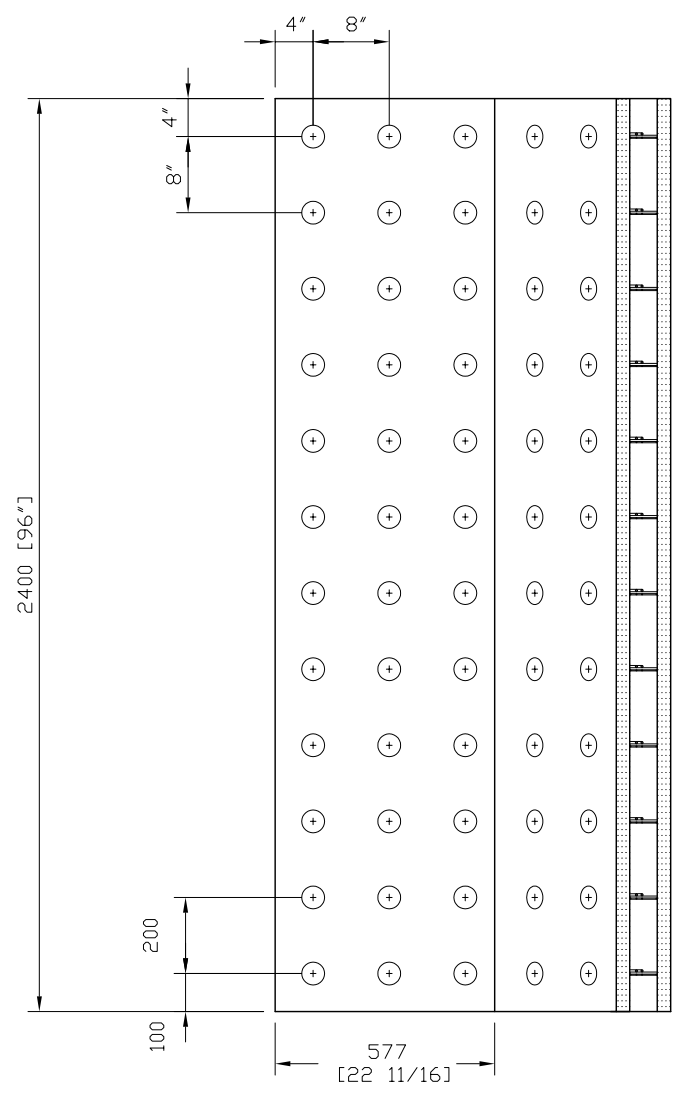

TOP VIEW

FRONT VIEW

Armopanel™
Wall System

HI-TECH BUILDING SYSTEMS CORPORATION

B-57 Corstate Ave.
Concord, Ontario,
L4K 4Y2, Canada
Tel: (905)738-0567
Fax: (905)738-0628
E-mail: htbs@connection.com

100mm (4") 45° CORNER PANEL

REV. NO.	REV. DATE:	FILE:	DWG NO.
DRAWN BY PR	DATE:	SCALE: 1:20	P-19