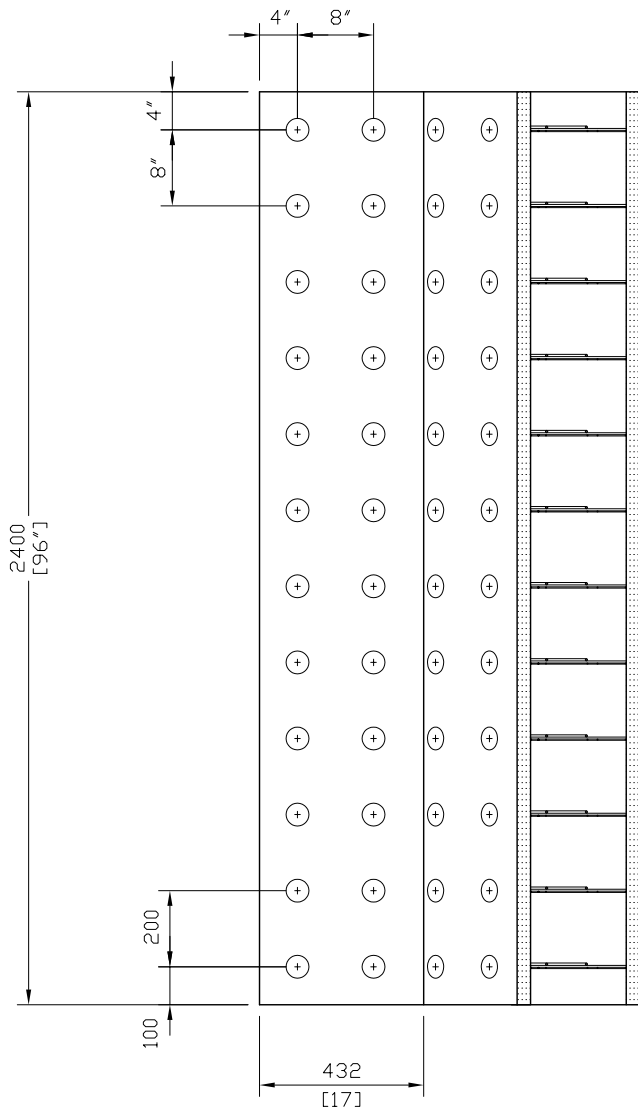

FRONT VIEW

Armopanel™
Wall System

HI-TECH BUILDING
SYSTEMS
CORPORATION

B-57 Corstate Ave.
Concord, Ontario,
L4K 4Y2, Canada
Tel: (905)738-0567
Fax: (905)738-0628
E-mail: htbs@connection.com

350mm (14") 45° CORNER PANEL

REV. NO.	REV. DATE:	FILE:	DWG NO.
DRAWN BY PR	DATE:	SCALE: 1:20	P-24