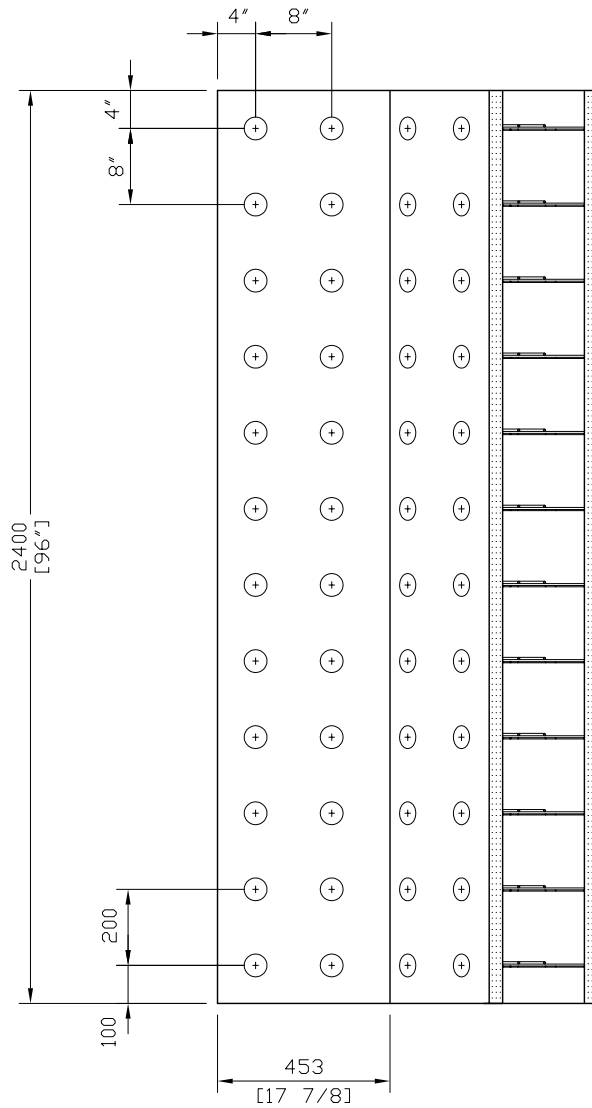

TOP VIEW

FRONT VIEW

Armopanel™
Wall System

**HI-TECH BUILDING
SYSTEMS
CORPORATION**

B-57 Corstate Ave.
Concord, Ontario,
L4K 4Y2, Canada
Tel: (905)738-0567
Fax: (905)738-0628
E-mail: htbs@connection.com

300mm (12") 45° CORNER PANEL

| | | | |
|-------------|------------|-------------|-------------|
| REV. NO. | REV. DATE: | FILE: | DWG NO. |
| DRAWN BY PR | DATE: | SCALE: 1:20 | P-23 |