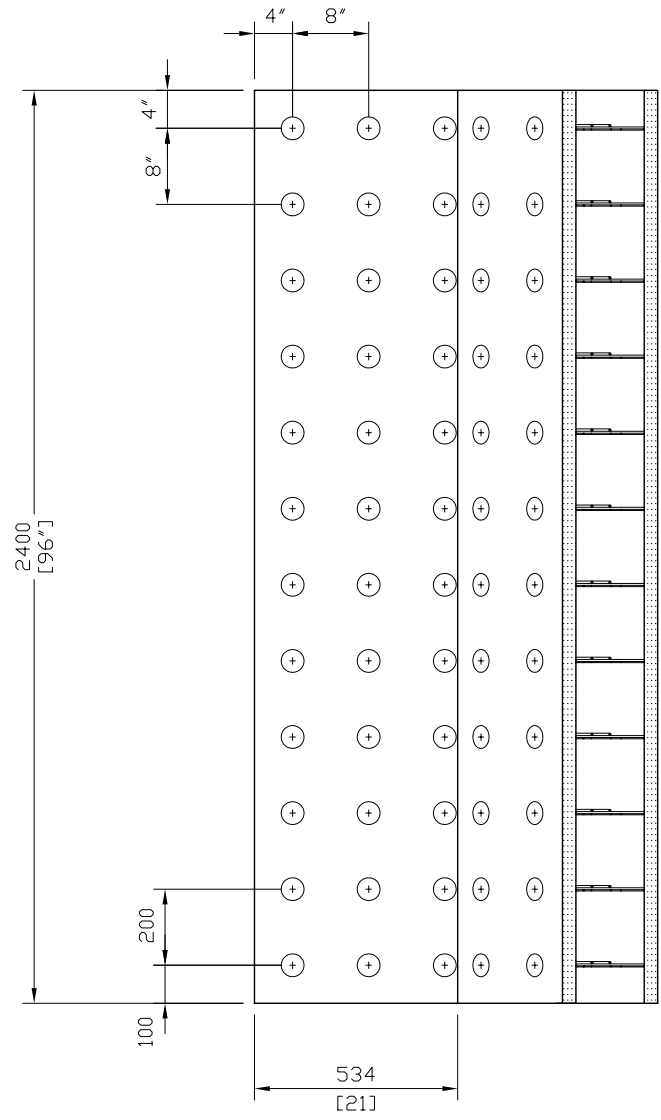

TOP VIEW

FRONT VIEW

Armopanel™
Wall System

HI-TECH BUILDING SYSTEMS CORPORATION

B-57 Corstate Ave.
Concord, Ontario,
L4K 4Y2, Canada
Tel: (905)738-0567
Fax: (905)738-0628
E-mail: htbs@connection.com

250mm (10") 45° CORNER PANEL

REV. NO.	REV. DATE:	FILE:	DWG NO.
DRAWN BY PR	DATE:	SCALE: 1:20	P-22