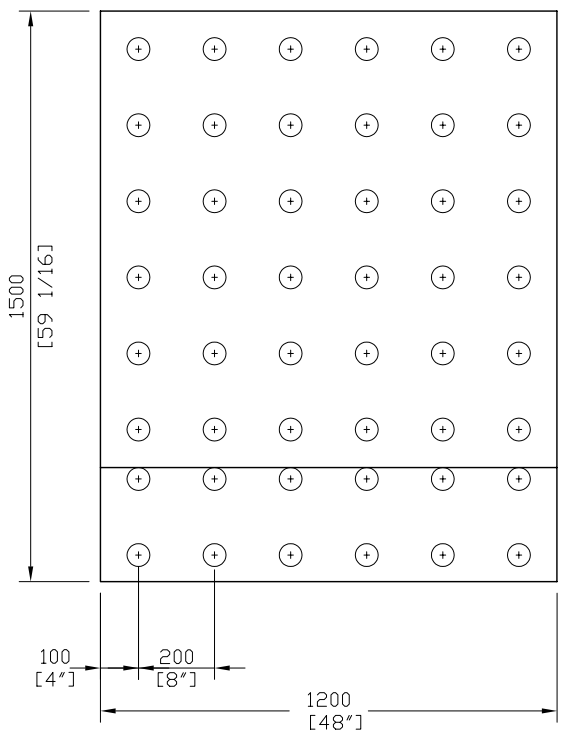

FRONT VIEW

Armopanel™-1
Wall System

HI-TECH BUILDING SYSTEMS CORPORATION

B-57 Corstate Ave.
Concord, Ontario,
L4K 4Y2, Canada
Tel: (905)738-0567
Fax: (905)738-0628
E-mail: htbs@connection.com

300mm (12") FOUNDATION PANEL

REV. NO.	REV. DATE:	FILE:	DWG NO.
DRAWN BY PR	DATE:	SCALE: 1:20	P-47