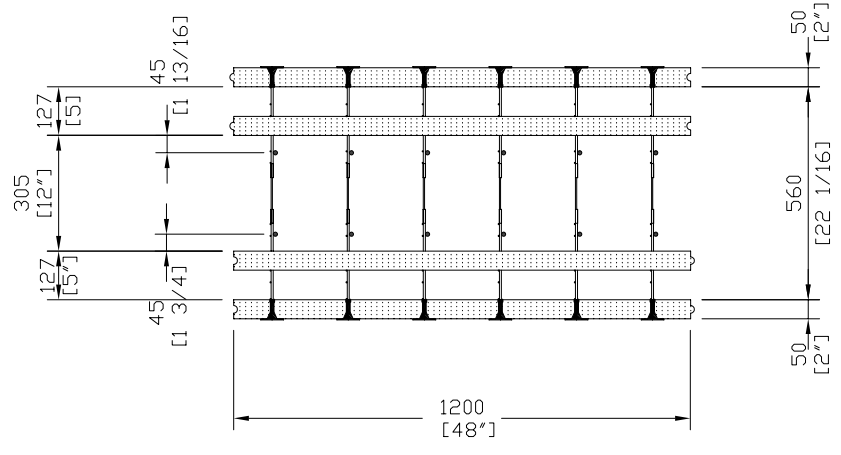

SIDE VIEW

FRONT VIEW

TOP VIEW

Armopanel™-1
Wall System

HI-TECH BUILDING SYSTEMS CORPORATION

B-57 Corstate Ave.
Concord, Ontario,
L4K 4Y2, Canada
Tel: (905)738-0567
Fax: (905)738-0628
E-mail: htbs@connection.com

300mm (12") FOUNDATION PANEL

REV. NO.	REV. DATE:	FILE:	DWG NO.
DRAWN BY PR	DATE:	SCALE: 1:20	P-47