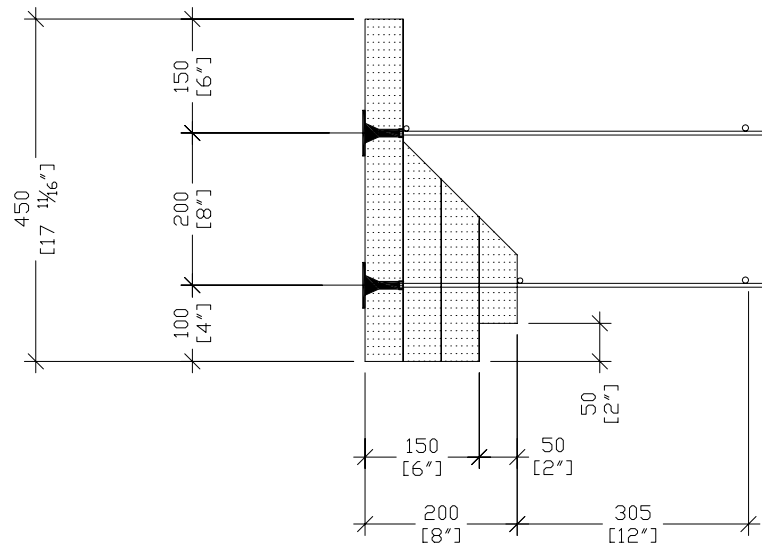

FRONT VIEW

SIDE VIEW

Armopanel™
Wall System

**HI-TECH BUILDING
SYSTEMS
CORPORATION**

B-57 Corstate Ave.
Concord, Ontario,
L4K 4Y2, Canada
Tel: (905)738-0567
Fax: (905)738-0628
E-mail: htbs@connection.com

300mm (12") BRICKLEDGE PANEL

REV. NO.	REV. DATE:	FILE:	DWG NO.
DRAWN BY PR	DATE:	SCALE: 1:10	P-35