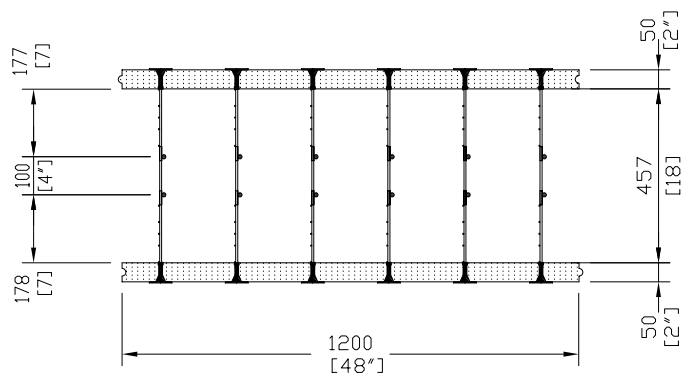

SIDE VIEW

FRONT VIEW

TOP VIEW

**Armopanel™**  
Wall System

**HI-TECH BUILDING  
SYSTEMS  
CORPORATION**

B-57 Corstate Ave.  
Concord, Ontario,  
L4K 4Y2, Canada  
Tel: (905)738-0567  
Fax: (905)738-0628  
E-mail: htbs@connection.com

**200mm (8") HVF- FOUNDATION  
PANEL**

REV. NO.	REV. DATE:	FILE:	DWG NO.
DRAWN BY PR	DATE:	SCALE: 1:20	<b>P-39</b>