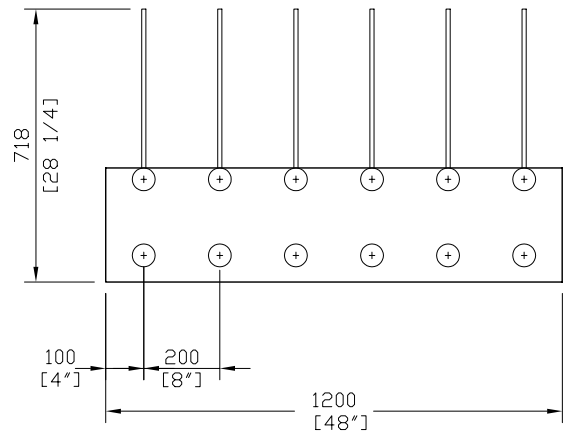

SIDE VIEW

FRONT VIEW

TOP VIEW

Armopanel™
Wall System

**HI-TECH BUILDING
SYSTEMS
CORPORATION**

B-57 Corstate Ave.
Concord, Ontario,
L4K 4Y2, Canada
Tel: (905)738-0567
Fax: (905)738-0628
E-mail: htbs@connection.com

**200mm (8") HVF- FOUNDATION
PANEL**

REV. NO.	REV. DATE:	FILE:	DWG NO.
DRAWN BY PR	DATE:	SCALE: 1:20	P-39