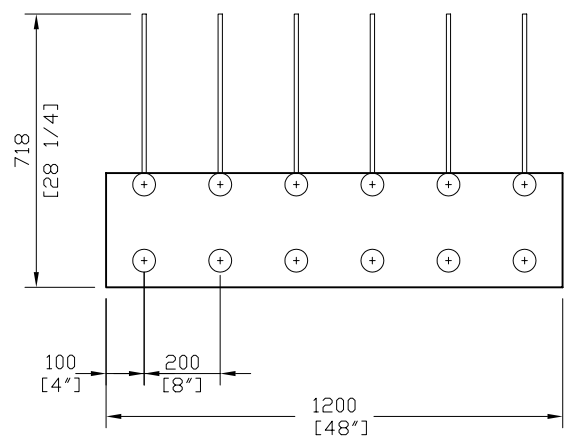

FRONT VIEW

Armopanel™
Wall System

HI-TECH BUILDING
SYSTEMS
CORPORATION

B-57 Corstate Ave.
Concord, Ontario,
L4K 4Y2, Canada
Tel: (905)738-0567
Fax: (905)738-0628
E-mail: htbs@connection.com

**350mm (14") HVF- FOUNDATION
PANEL**

REV. NO.	REV. DATE:	FILE:	DWG NO.
DRAWN BY PR	DATE:	SCALE: 1:20	P-42