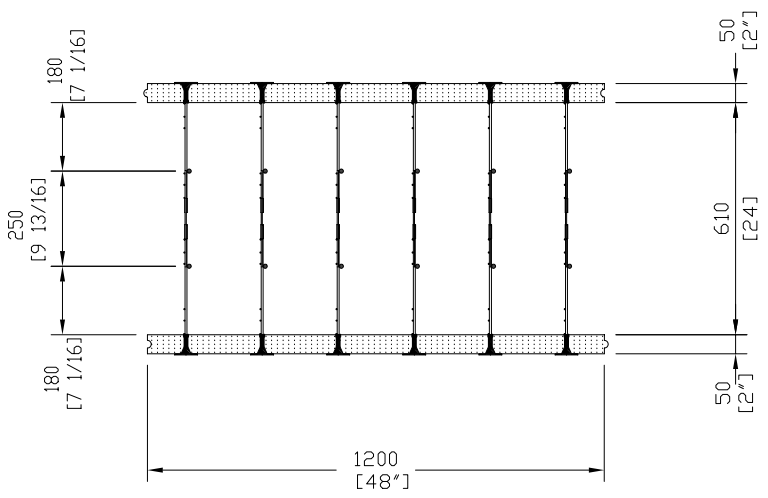

TOP VIEW

Armopanel™
Wall System

HI-TECH BUILDING
SYSTEMS
CORPORATION

B-57 Corstate Ave.
Concord, Ontario,
L4K 4Y2, Canada
Tel: (905)738-0567
Fax: (905)738-0628
E-mail: htbs@connection.com

**350mm (14") HVF- FOUNDATION
PANEL**

REV. NO.	REV. DATE:	FILE:	DWG NO.
DRAWN BY PR	DATE:	SCALE: 1:20	P-42